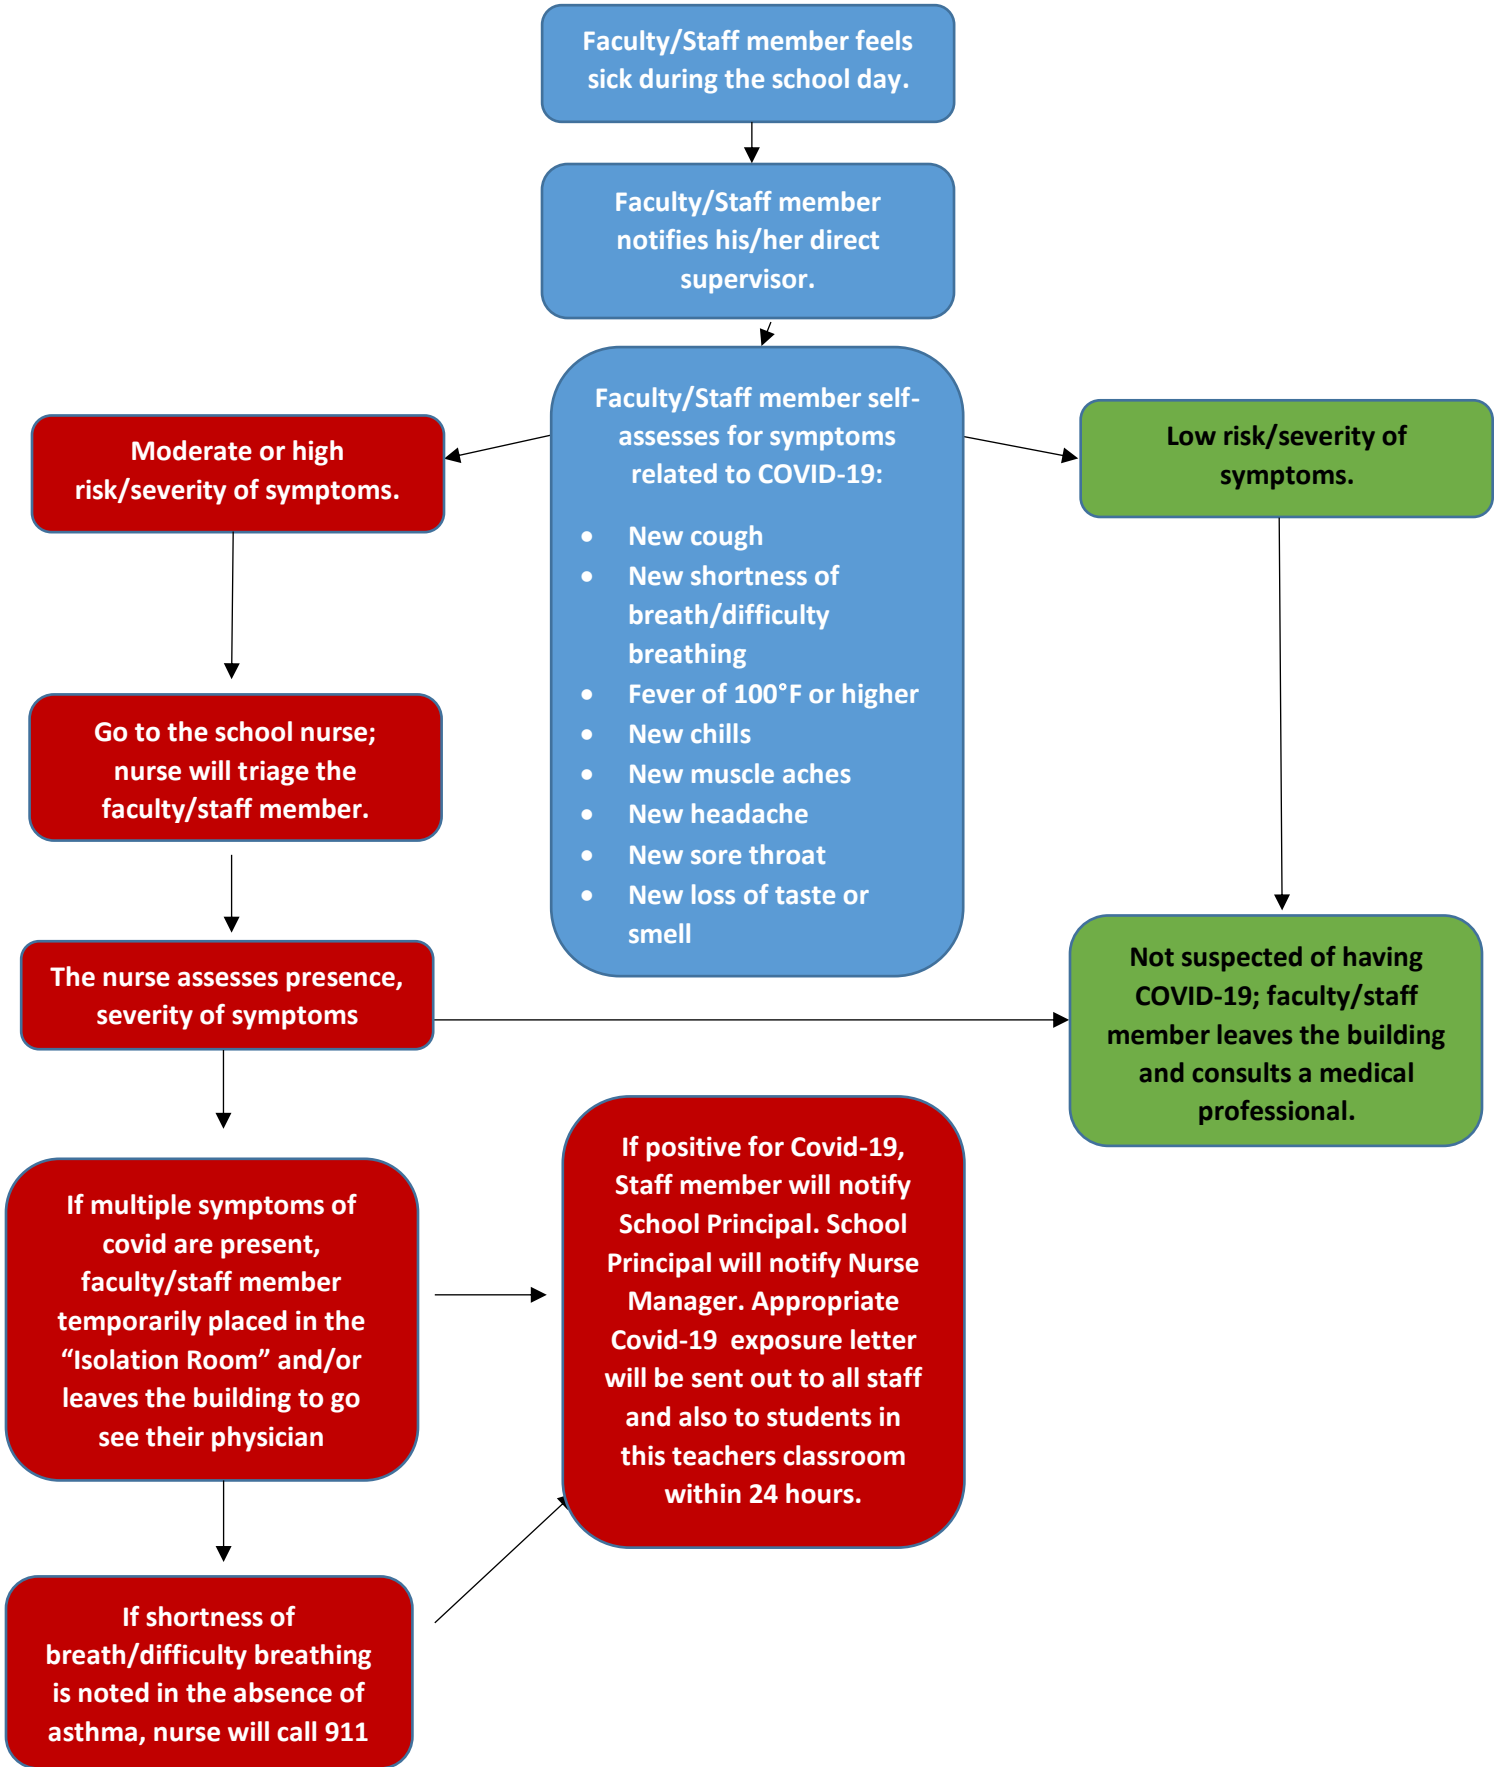

Alleghany County Public Schools

COVID-19 Decision Tree: When a Student is Sick During the School Day

* The building principal will need to assign designated escorts throughout the day.

Allegheny County Public Schools

COVID-19 Decision Tree: When a Faculty/Staff Member is Sick During the School Day

Allegheny County Public Schools

COVID-19 Decision Tree: When a Positive Case has been Reported in a School/Building

Allegheny County Public Schools

COVID-19 Decision Tree: When a Faculty/Staff Member or Student is Sick Outside of School Hours