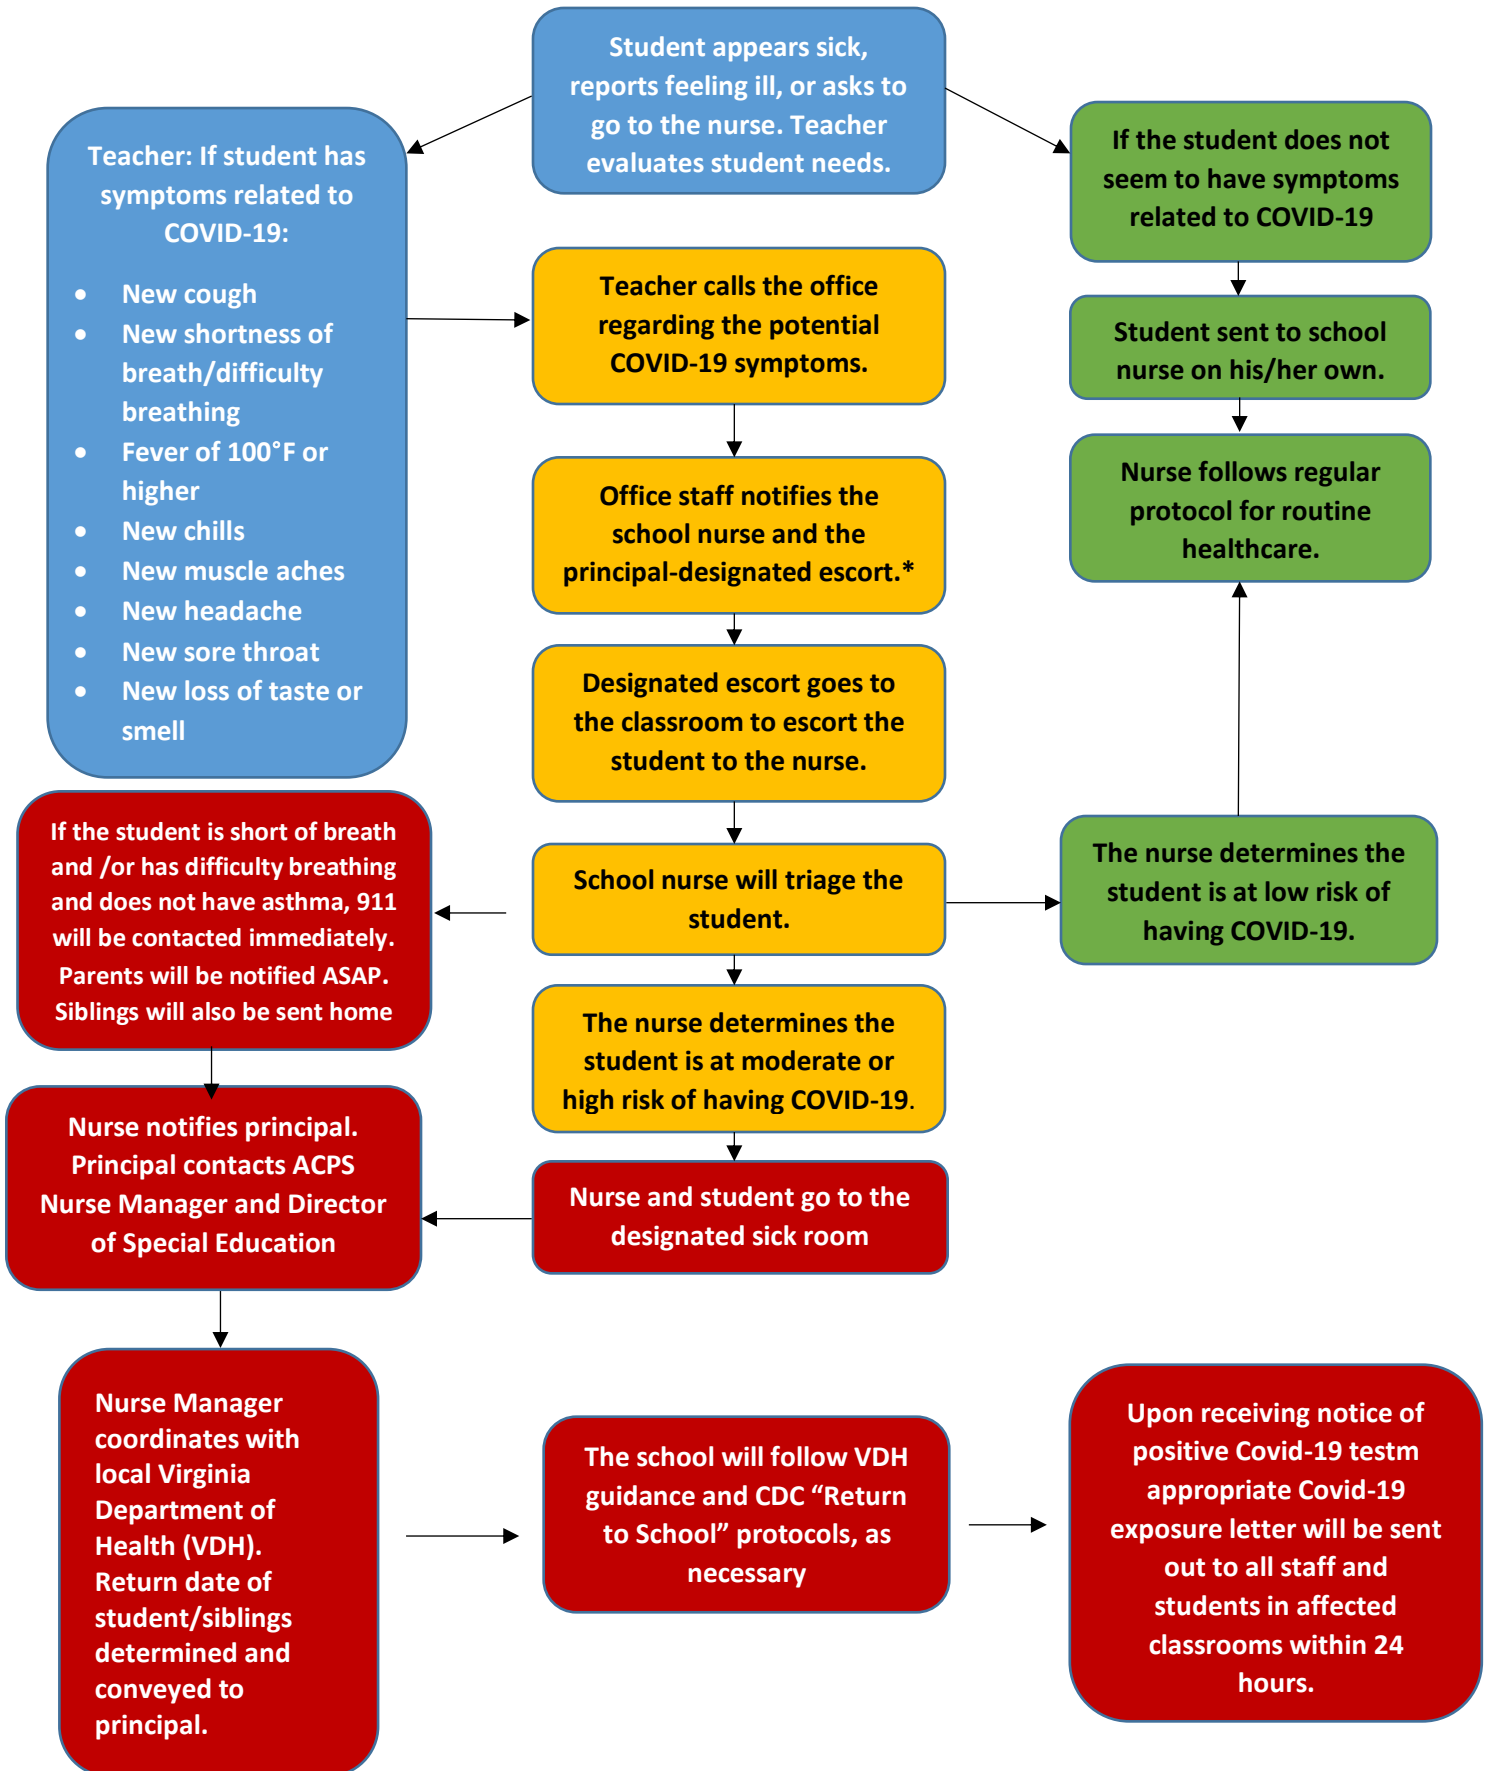

Alleghany County Public Schools

COVID-19 Decision Tree: When a Student is Sick During the School Day

* The building principal will need to assign designated escorts throughout the day.

Allegheny County Public Schools

COVID-19 Decision Tree: When a Faculty/Staff Member is Sick During the School Day

Allegheny County Public Schools

COVID-19 Decision Tree: When a Positive Case has been Reported in a School/Building

Allegheny County Public Schools

COVID-19 Decision Tree: When a Faculty/Staff Member or Student is Sick Outside of School Hours