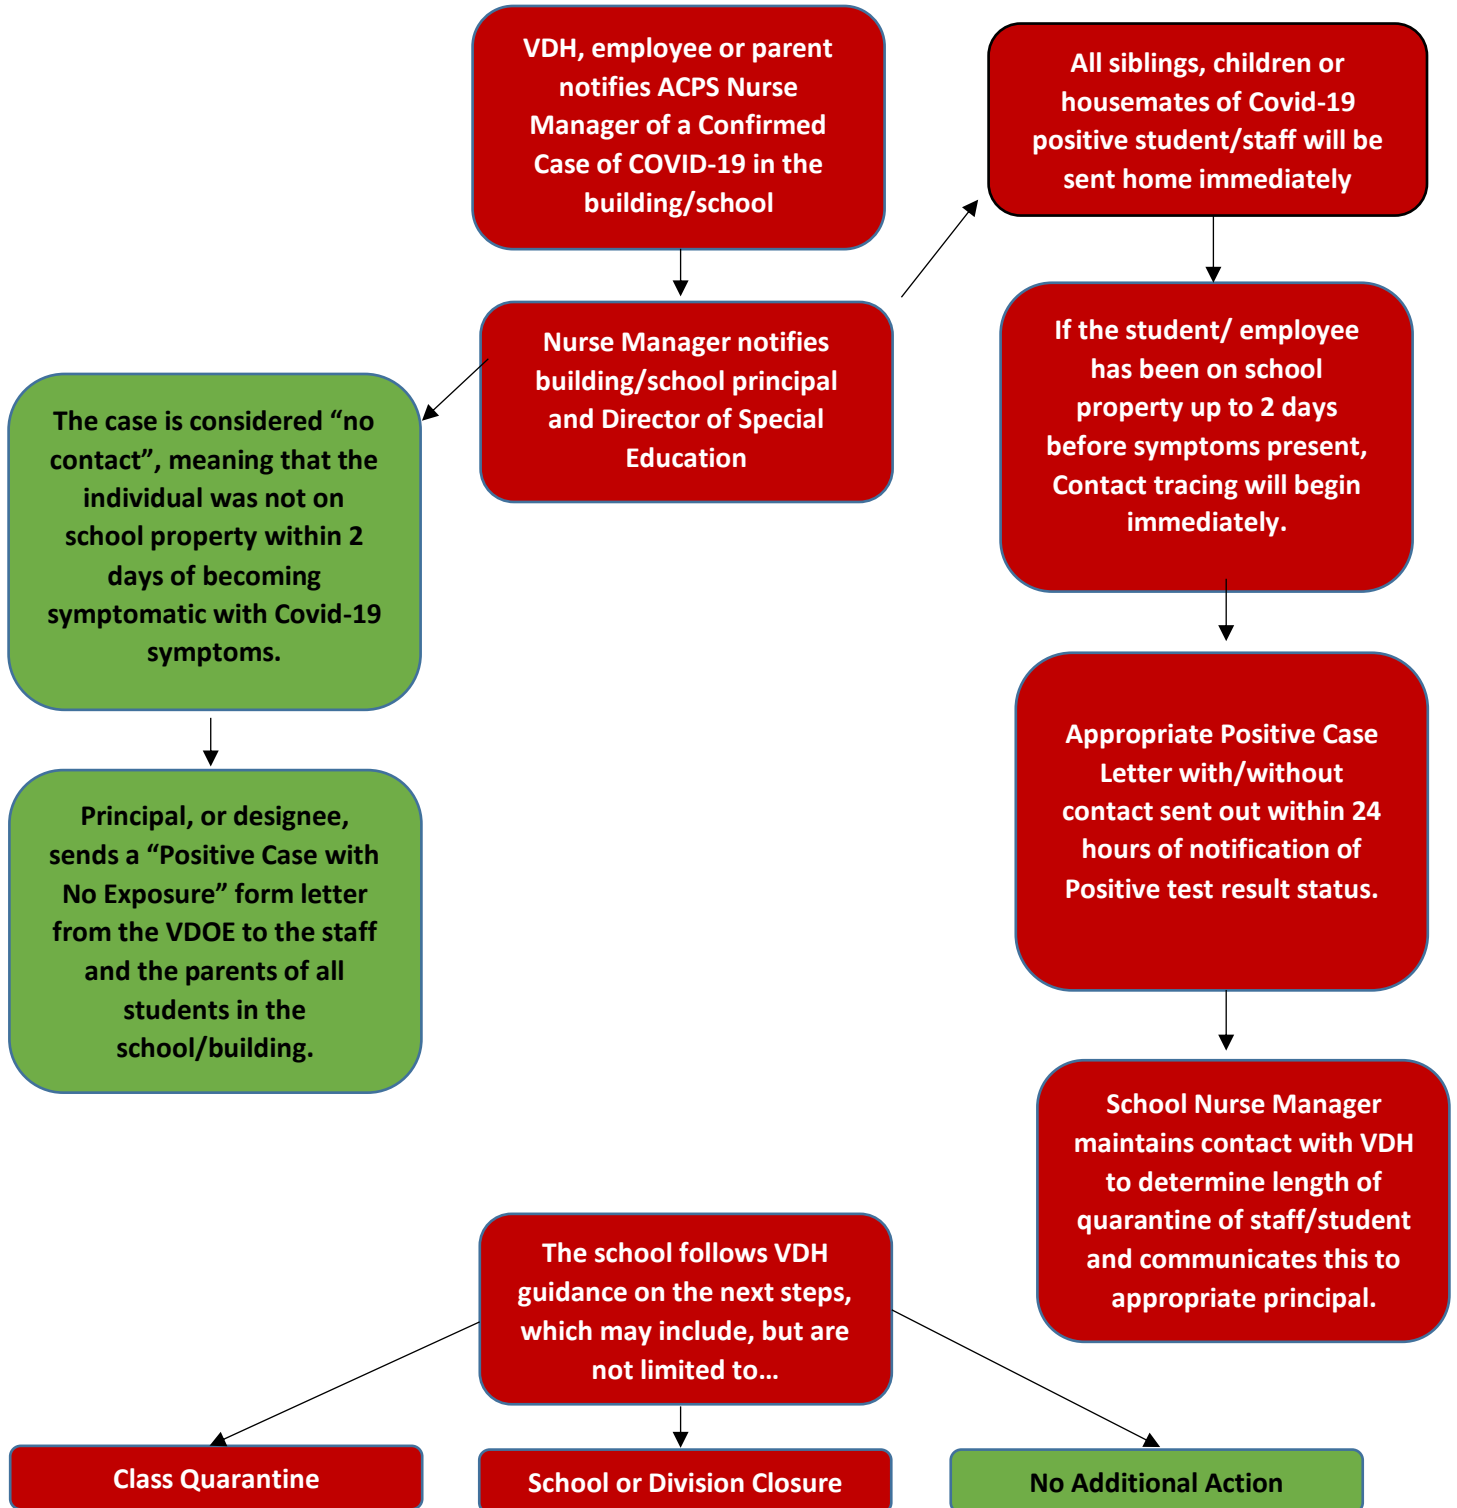

Alleghany County Public Schools

COVID-19 Decision Tree: When a Student is Sick During the School Day

* The building principal will need to assign designated escorts throughout the day.

Allegheny County Public Schools

COVID-19 Decision Tree: When a Faculty/Staff Member is Sick During the School Day

Allegheny County Public Schools

COVID-19 Decision Tree: When a Positive Case has been Reported in a School/Building

Allegheny County Public Schools

COVID-19 Decision Tree: When a Faculty/Staff Member or Student is Sick Outside of School Hours